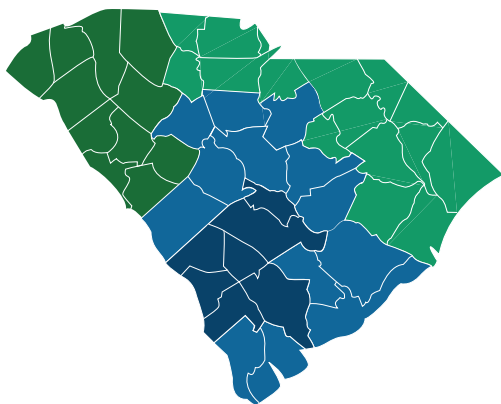

www.SCSBDC.com

www.facebook.com/SCSBDC

www.twitter.com/SCSBDC

USC Region

Columbia Area SBDC (PTAC)
1225 Laurel Street, Third Floor
Columbia, SC 29201
803.777.5118
uscsbdc@mailbox.sc.edu

Sumter Area SBDC
USC Sumter
200 Miller Road, Room 216
Sumter, SC 29150
803.938.3833