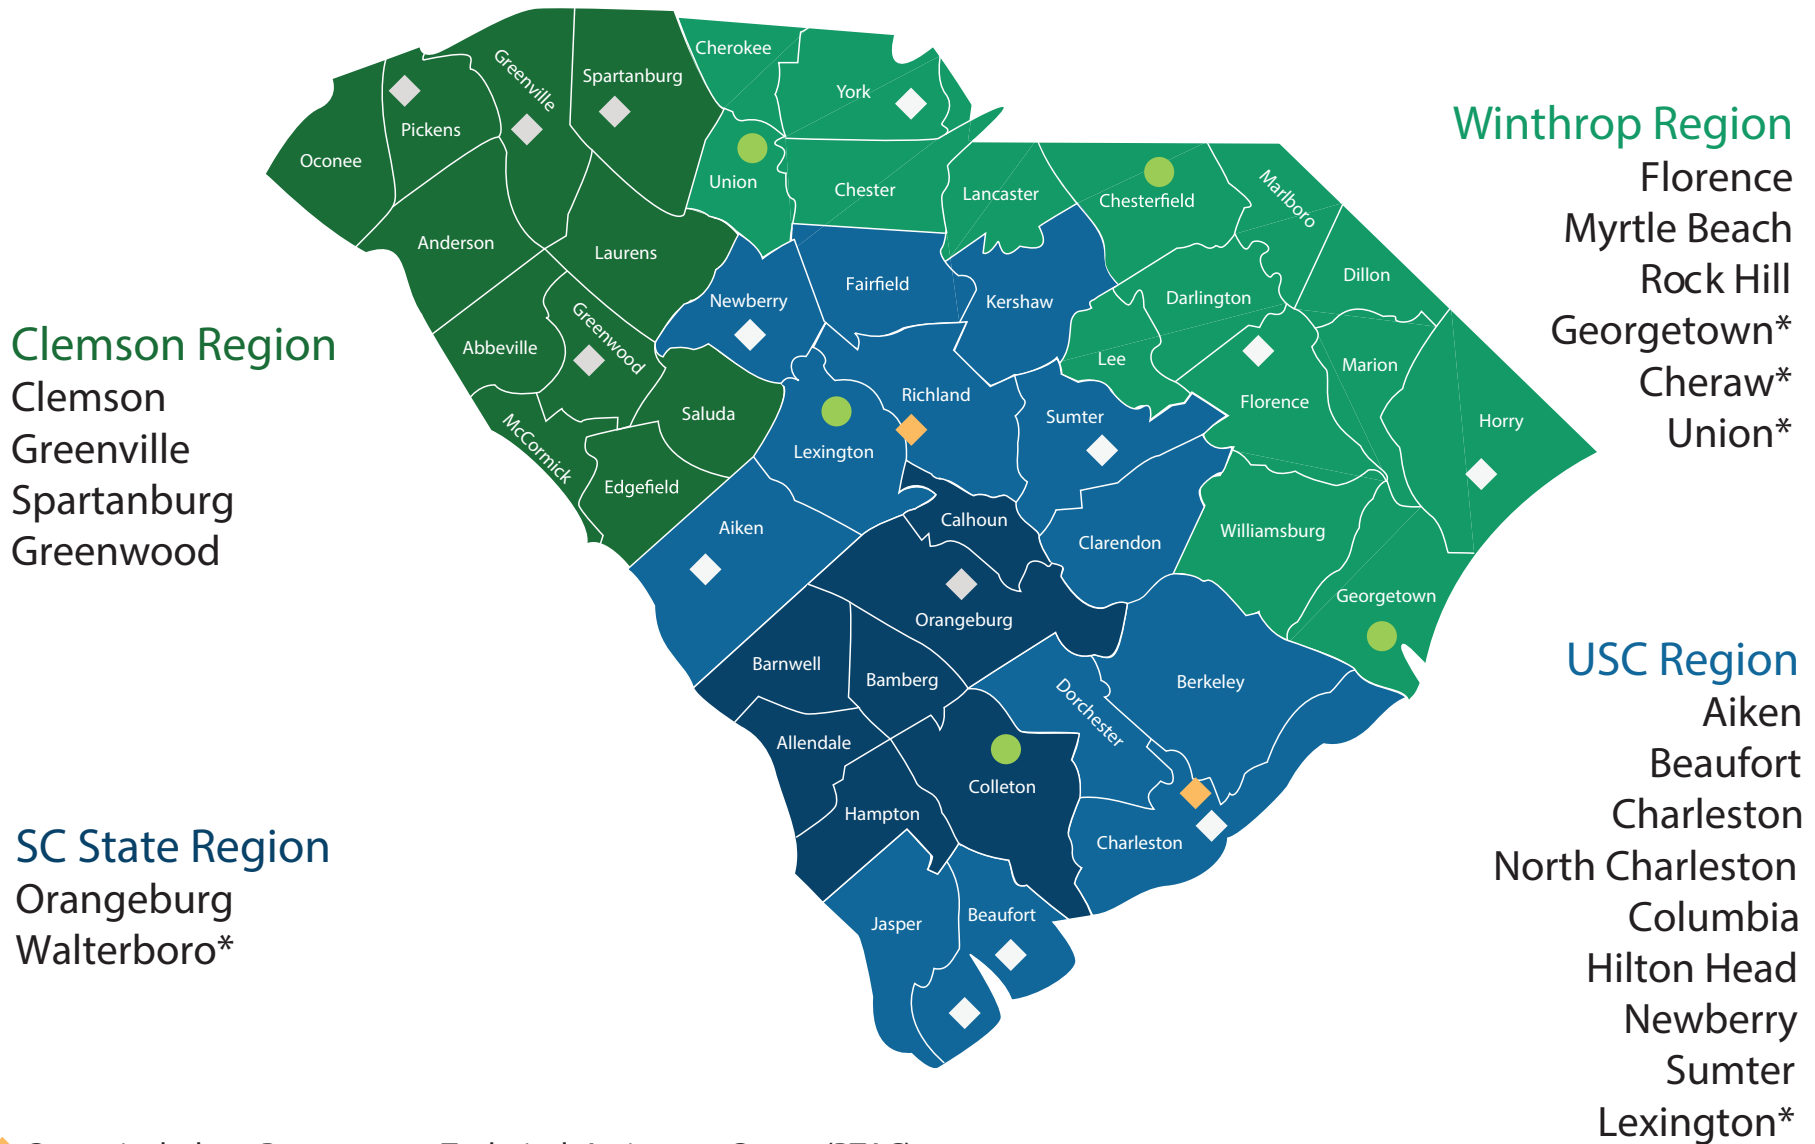

South Carolina Small Business Development Centers by region