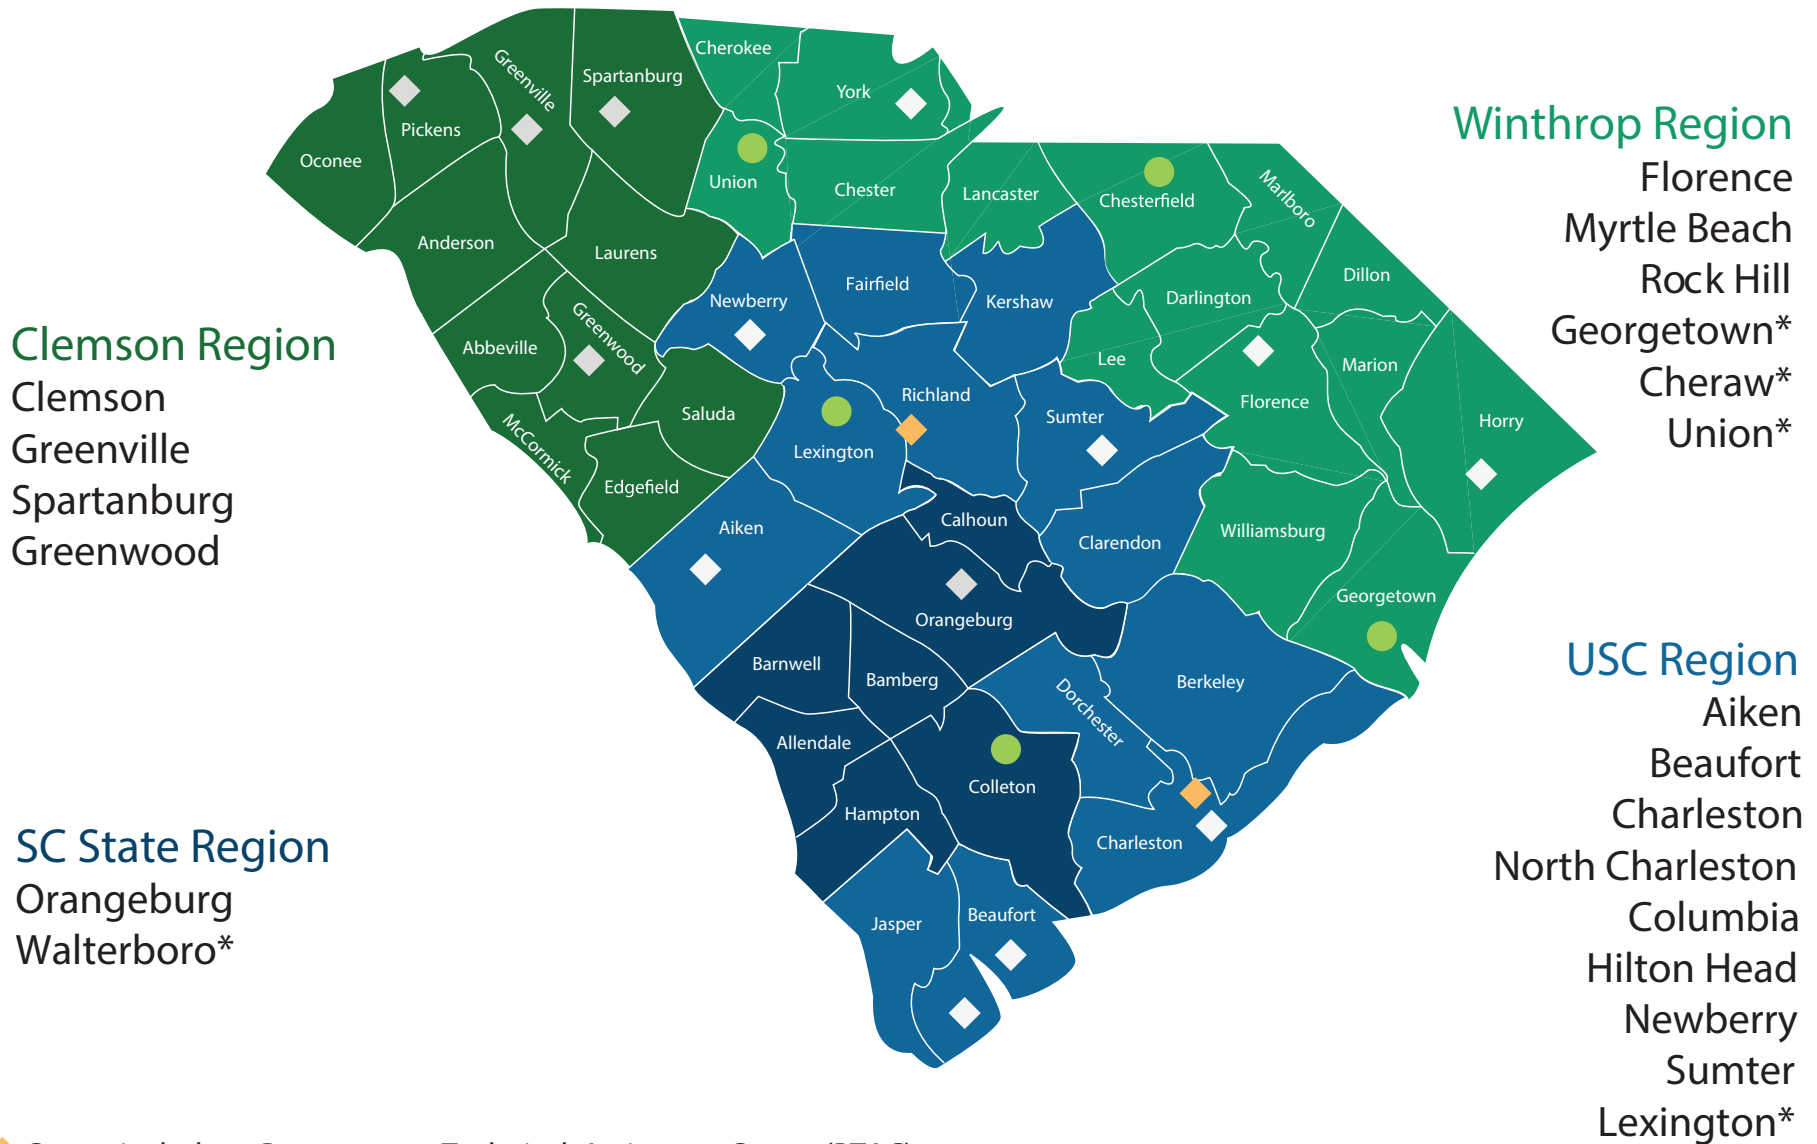

South Carolina Small Business Development Centers by region

◆ Center includes a Procurement Technical Assistance Center (PTAC)
 ● *Part-time Satellite Center

State Director's Office
Michele Abraham, State Director
University of South Carolina
Moore School of Business
1014 Greene Street
Columbia SC 29208
803.777.4907

www.SCSBDC.com

www.facebook.com/SCSBDC

www.twitter.com/SCSBDC

USC Region

Columbia Area SBDC (PTAC)
1225 Laurel Street, Third Floor
Columbia, SC 29201
803.777.5118
uscsbdc@mailbox.sc.edu

Sumter Area SBDC
USC Sumter
200 Miller Road, Room 216
Sumter, SC 29150
803.938.3833