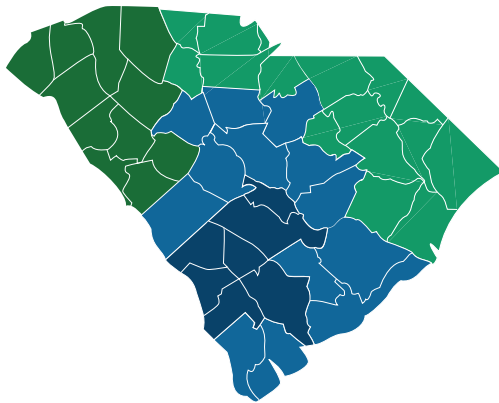

## USC Region

Columbia Area SBDC (PTAC)  
1225 Laurel Street, Third Floor  
Columbia, SC 29201  
803.777.5118  
[uscsbdc@mailbox.sc.edu](mailto:uscsbdc@mailbox.sc.edu)

Sumter Area SBDC  
USC Sumter  
200 Miller Road, Room 216  
Sumter, SC 29150  
803.938.3833