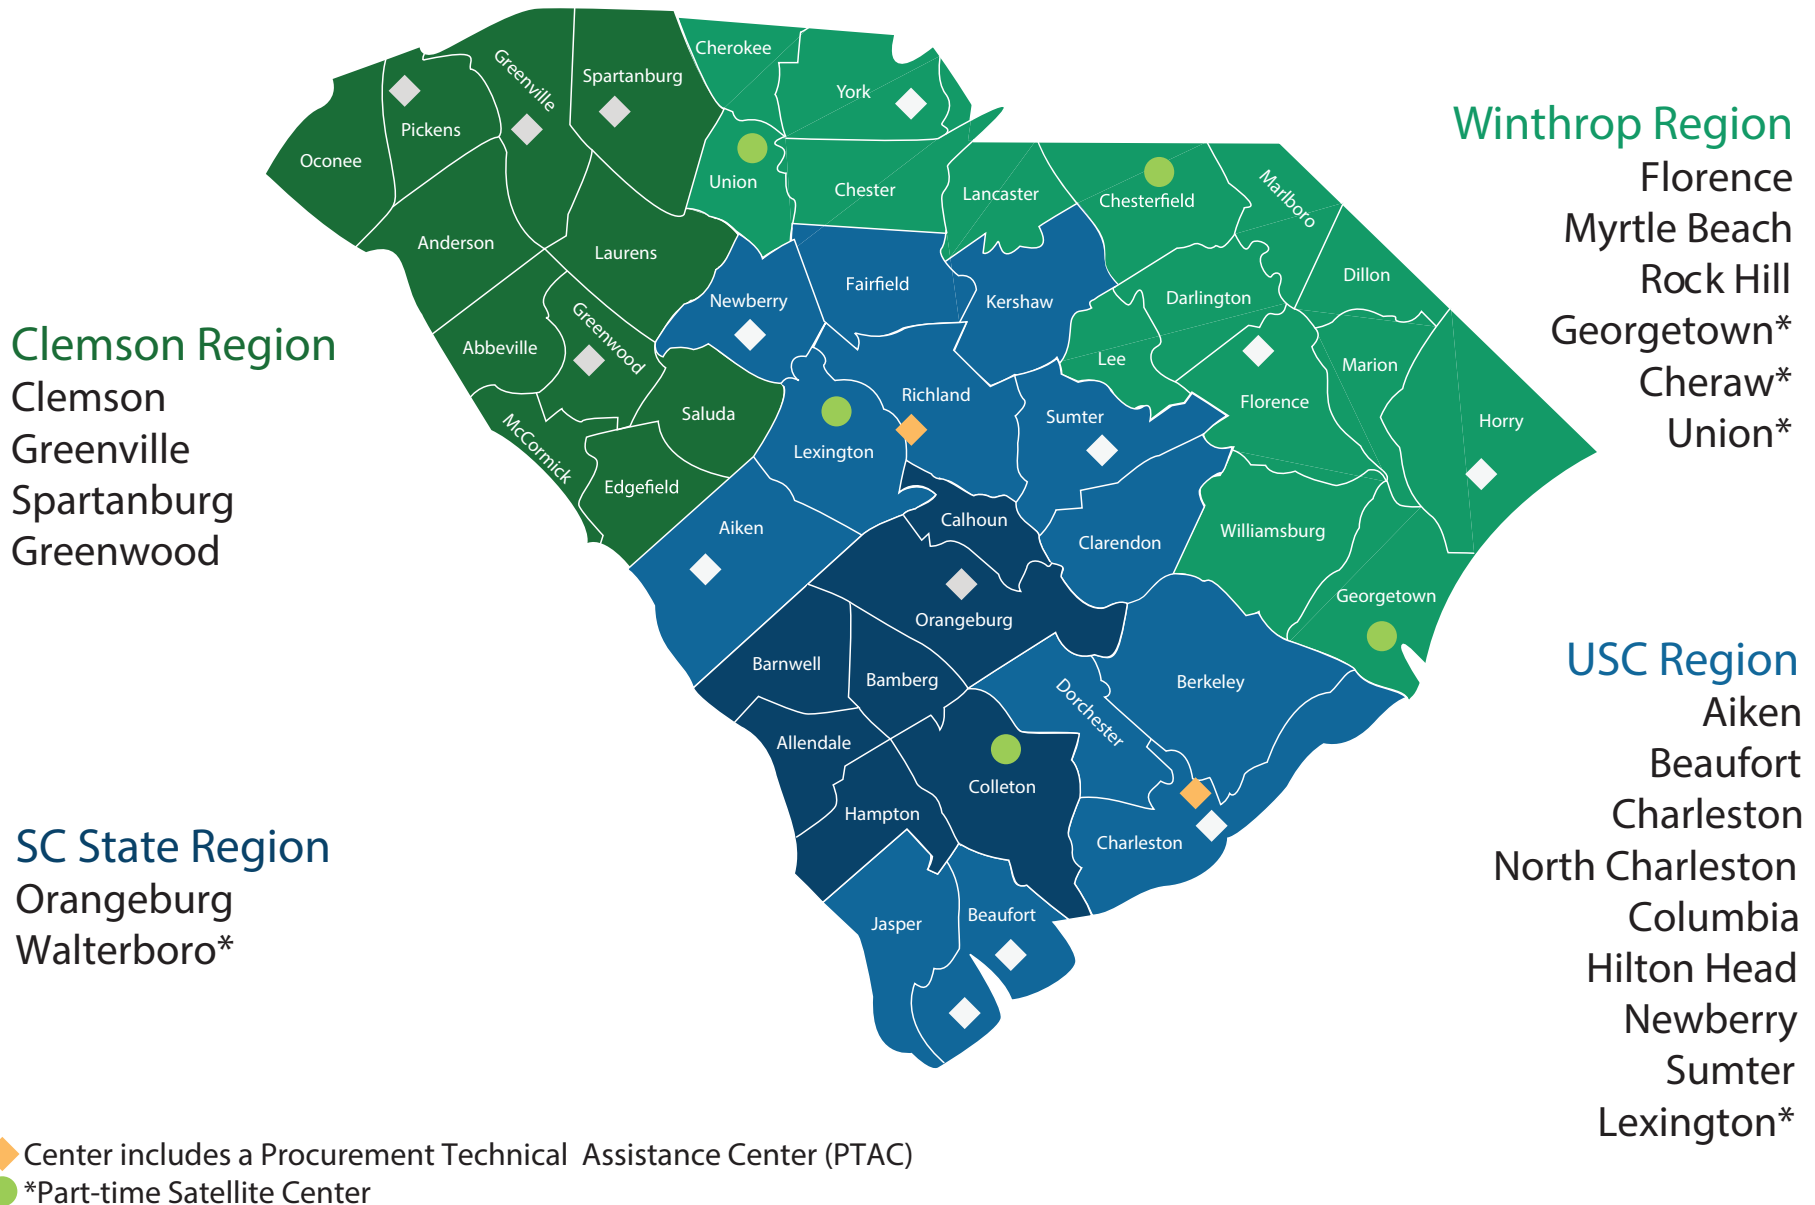

# South Carolina Small Business Development Centers by region

State Director's Office  
Michele Abraham, State Director  
University of South Carolina  
Moore School of Business  
1014 Greene Street  
Columbia SC 29208  
803.777.4907