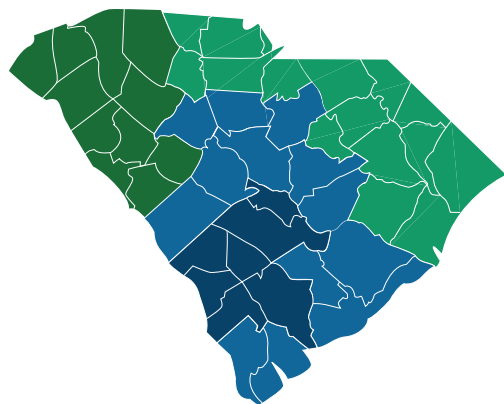

www.SCSBDC.com

www.facebook.com/SCSBDC

www.twitter.com/SCSBDC

USC Region

Columbia Area SBDC (PTAC)
1225 Laurel Street, Third Floor
Columbia, SC 29201
803.777.5118
uscsbdc@mailbox.sc.edu

Sumter Area SBDC
USC Sumter
200 Miller Road, Room 216
Sumter, SC 29150
803.938.3833